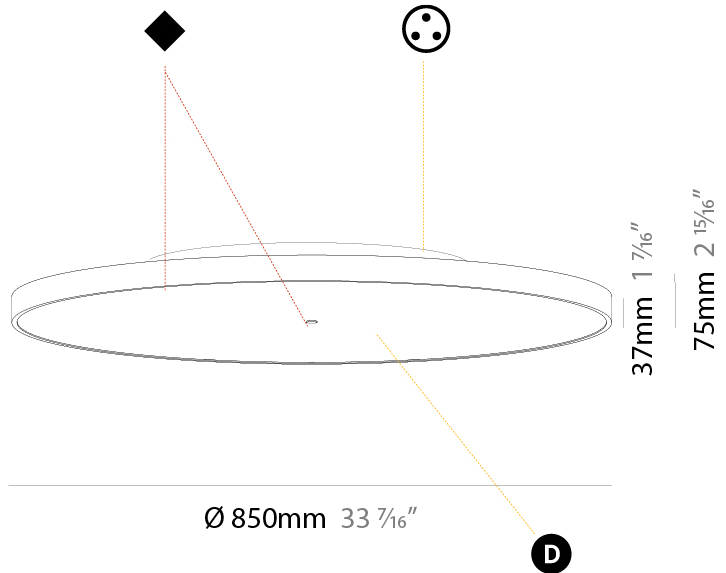

GENERAL

Series: Sign Diva
Subseries: Sign Diva
Partner: Prolicht
Division: Architectural
Installation: Surface
Product Type: Ceiling Surface
Mounting Location: Ceiling
Light Distribution: Direct / Indirect

PHYSICAL

Shape: Round
Diameter (mm): 850
Diameter (in): 33 7/16
Height (mm): 75
Height (in): 2 15/16
Weight (kg): 12.906
Weight (lbs): 28.453
Diffuser: Direct - PMMA - Opal/Micro-Prism/Sparkling Secret/Vintage Industrial with Shine Ring / Indirect - White/Yellow/Orange/Red/Blue/Green
Fixture Finish: SSR / BKV / CWI / CRY / HAB / UFT / ITA / RUA / FTG / MYG / LOD / PUS / FRO / FUP / KIA / POP / BLS / SPG / MEY / GOH / CHC / COM / ABZ / JAG / OBR / MOS / ROR
Fixture Material: PMMA / Extruded Aluminum / Steel

ELECTRICAL

Lamp Type: LED (Zhaga Standard)
Input Wattage (W): 96.8
Total Output Wattage (W): 76.8
Dimming: Tri-Mode (Non-Dimming and Phase Dimming (120Vac only) and 0-10V Dimming)
Driver Included: Yes
Driver Location: Integrated
Driver Type: Constant Current - Universal
Driver Class: Class 2
Input Voltage (V): 120 - 277
Constant Current (MA): 600

LED

Color Temperature (°K): 3000 / 3500 / 4000
Max. Delivered Lumen (lm): 11160 / 11388 / 11620
CRI: >90 CRI
Lamp Life (hrs): 50000

OPTICAL

RATINGS AND CERTIFICATIONS

Certified By: Certified for North American Standards
IP rating: IP20