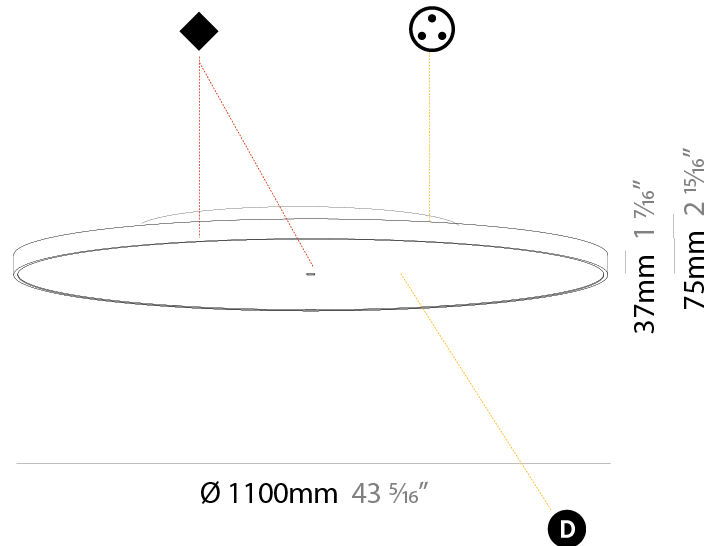

GENERAL

Series: Sign Diva
Subseries: Sign Diva
Partner: Prolicht
Division: Architectural
Installation: Surface
Product Type: Ceiling Surface
Mounting Location: Ceiling
Light Distribution: Direct / Indirect

PHYSICAL

Shape: Round
Diameter (mm): 1100
Diameter (in): 43 ⁵/₁₆
Height (mm): 75
Height (in): 2 ¹⁵/₁₆
Weight (kg): 18.39
Weight (lbs): 40.54
Diffuser: Direct - PMMA - Opal/Micro-Prism/Sparkling Secret/Vintage Industrial with Shine Ring / Indirect - White/Yellow/Orange/Red/Blue/Green
Fixture Finish: SSR / BKV / CWI / CRY / HAB / UFT / ITA / RUA / FTG / MYG / LOD / PUS / FRO / FUP / KIA / POP / BLS / SPG / MEY / GOH / CHC / COM / ABZ / JAG / OBR / MOS / ROR
Fixture Material: PMMA / Extruded Aluminum / Steel

ELECTRICAL

Lamp Type: LED (Zhaga Standard)
Input Wattage (W): 169.4
Total Output Wattage (W): 134
Dimming: Tri-Mode (Non-Dimming and Phase Dimming (120Vac only) and 0-10V Dimming)
Driver Included: Yes
Driver Location: Integrated
Driver Type: Constant Current - Universal
Driver Class: Class 2
Input Voltage (V): 120 - 277
Constant Current (MA): 600

LED

Color Temperature (*K): 3000 / 3500 / 4000
Max. Delivered Lumen (lm): 19520 / 19933 / 20340
CRI: >90 CRI
Lamp Life (hrs): 50000

OPTICAL

RATINGS AND CERTIFICATIONS

Certified By: Certified for North American Standards
IP rating: IP20